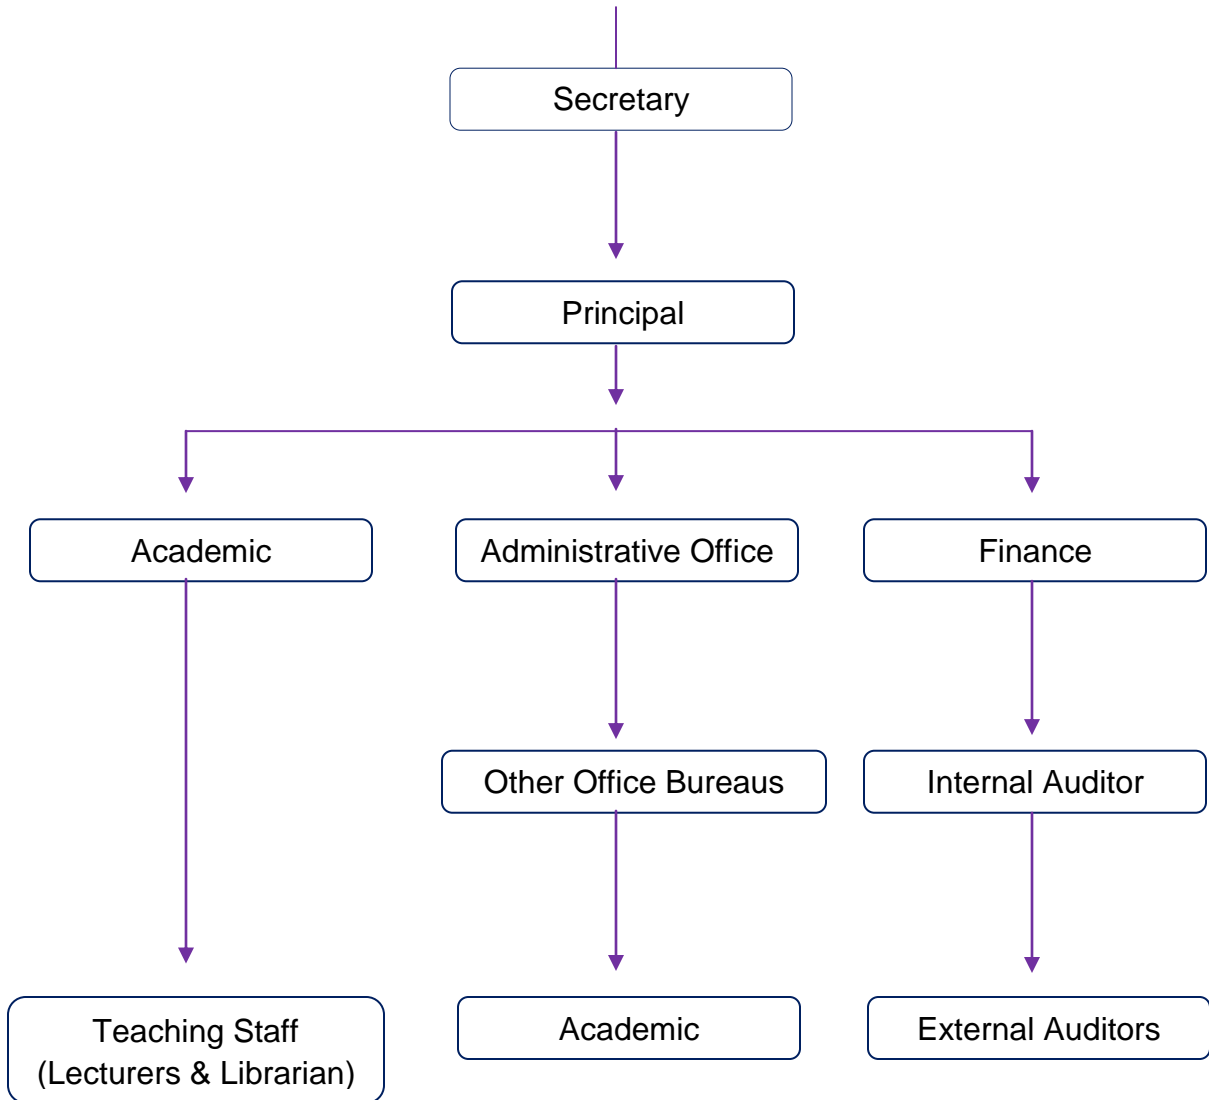

सरस्वती कॉलिज ऑफ प्रोफेशनल स्टडीज

SARASWATI COLLEGE OF PROFESSIONAL STUDIES

(Affiliated to CCS University, Meerut & Recognized by: NCTE)

Accredited Grade 'B' by NAAC

6.2.2 ORGANIZATIONAL CHART

Dr. SANJAY KUMAR
Principal
Saraswati College of Professional Studies
Ghaziabad